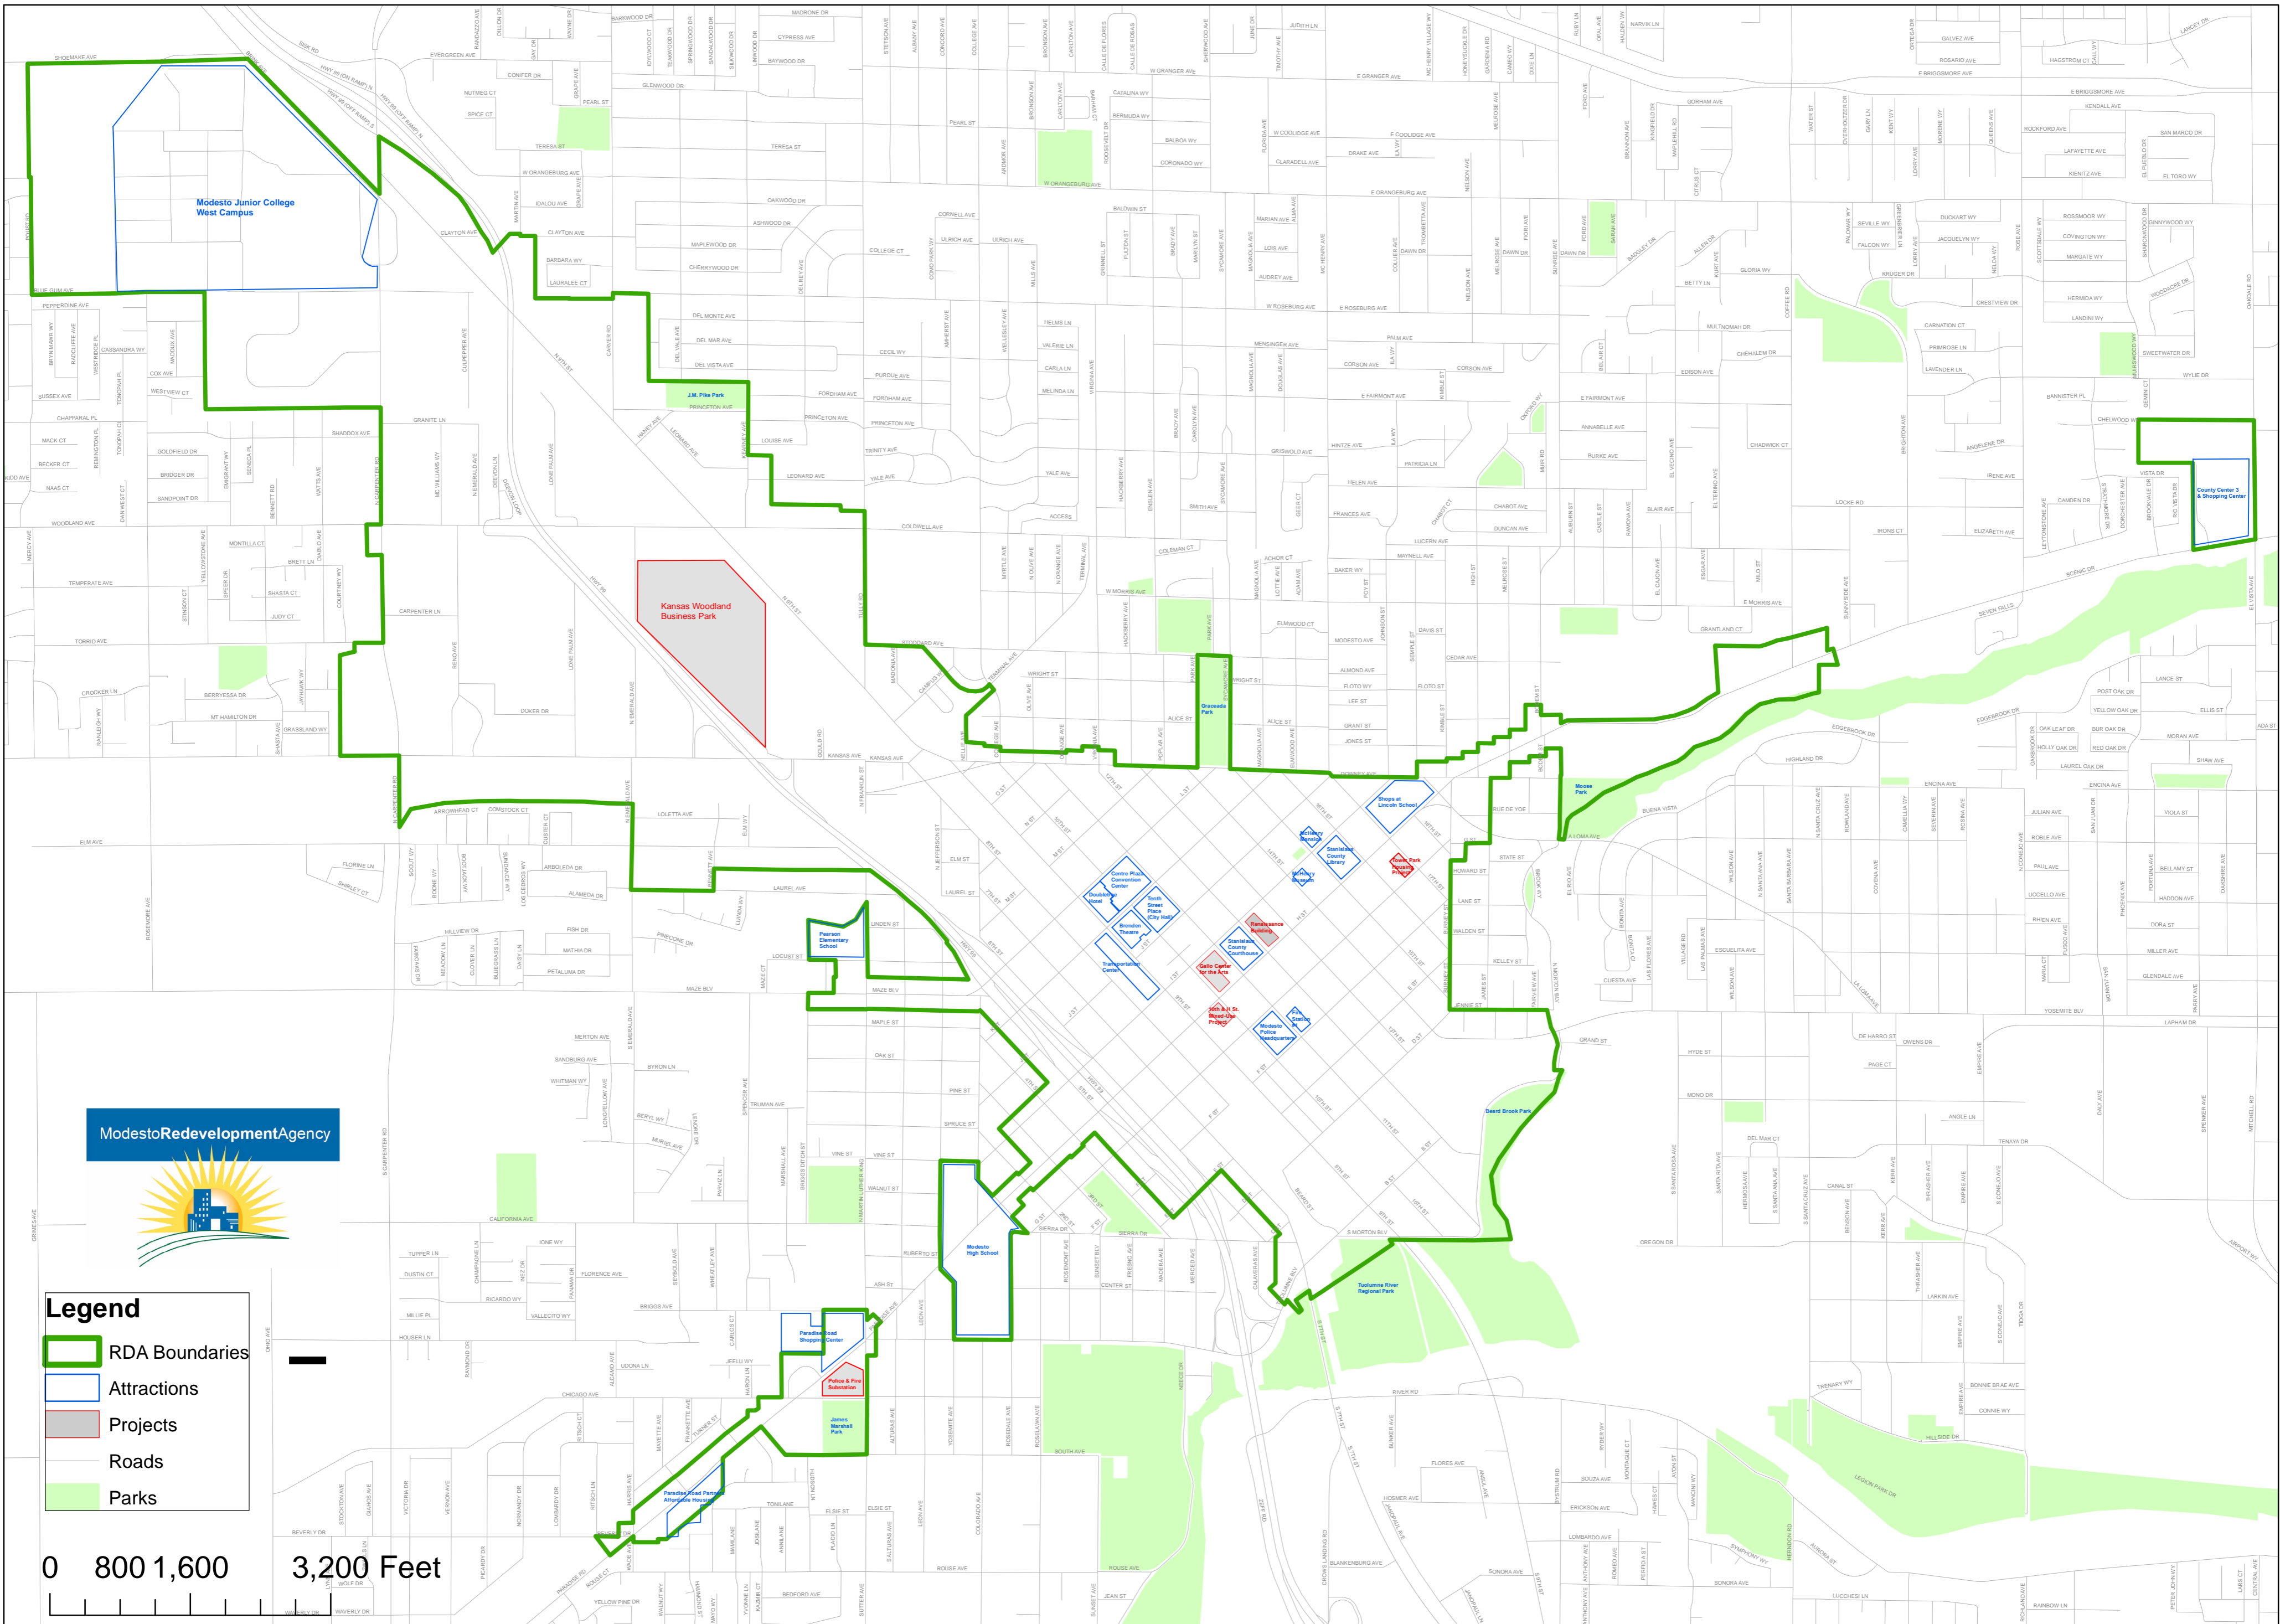

Modesto Redevelopment Project Area

ModestoRedevelopmentAgency

Legend

- RDA Boundaries
- Attractions
- Projects
- Roads
- Parks

0 800 1,600 3,200 Feet